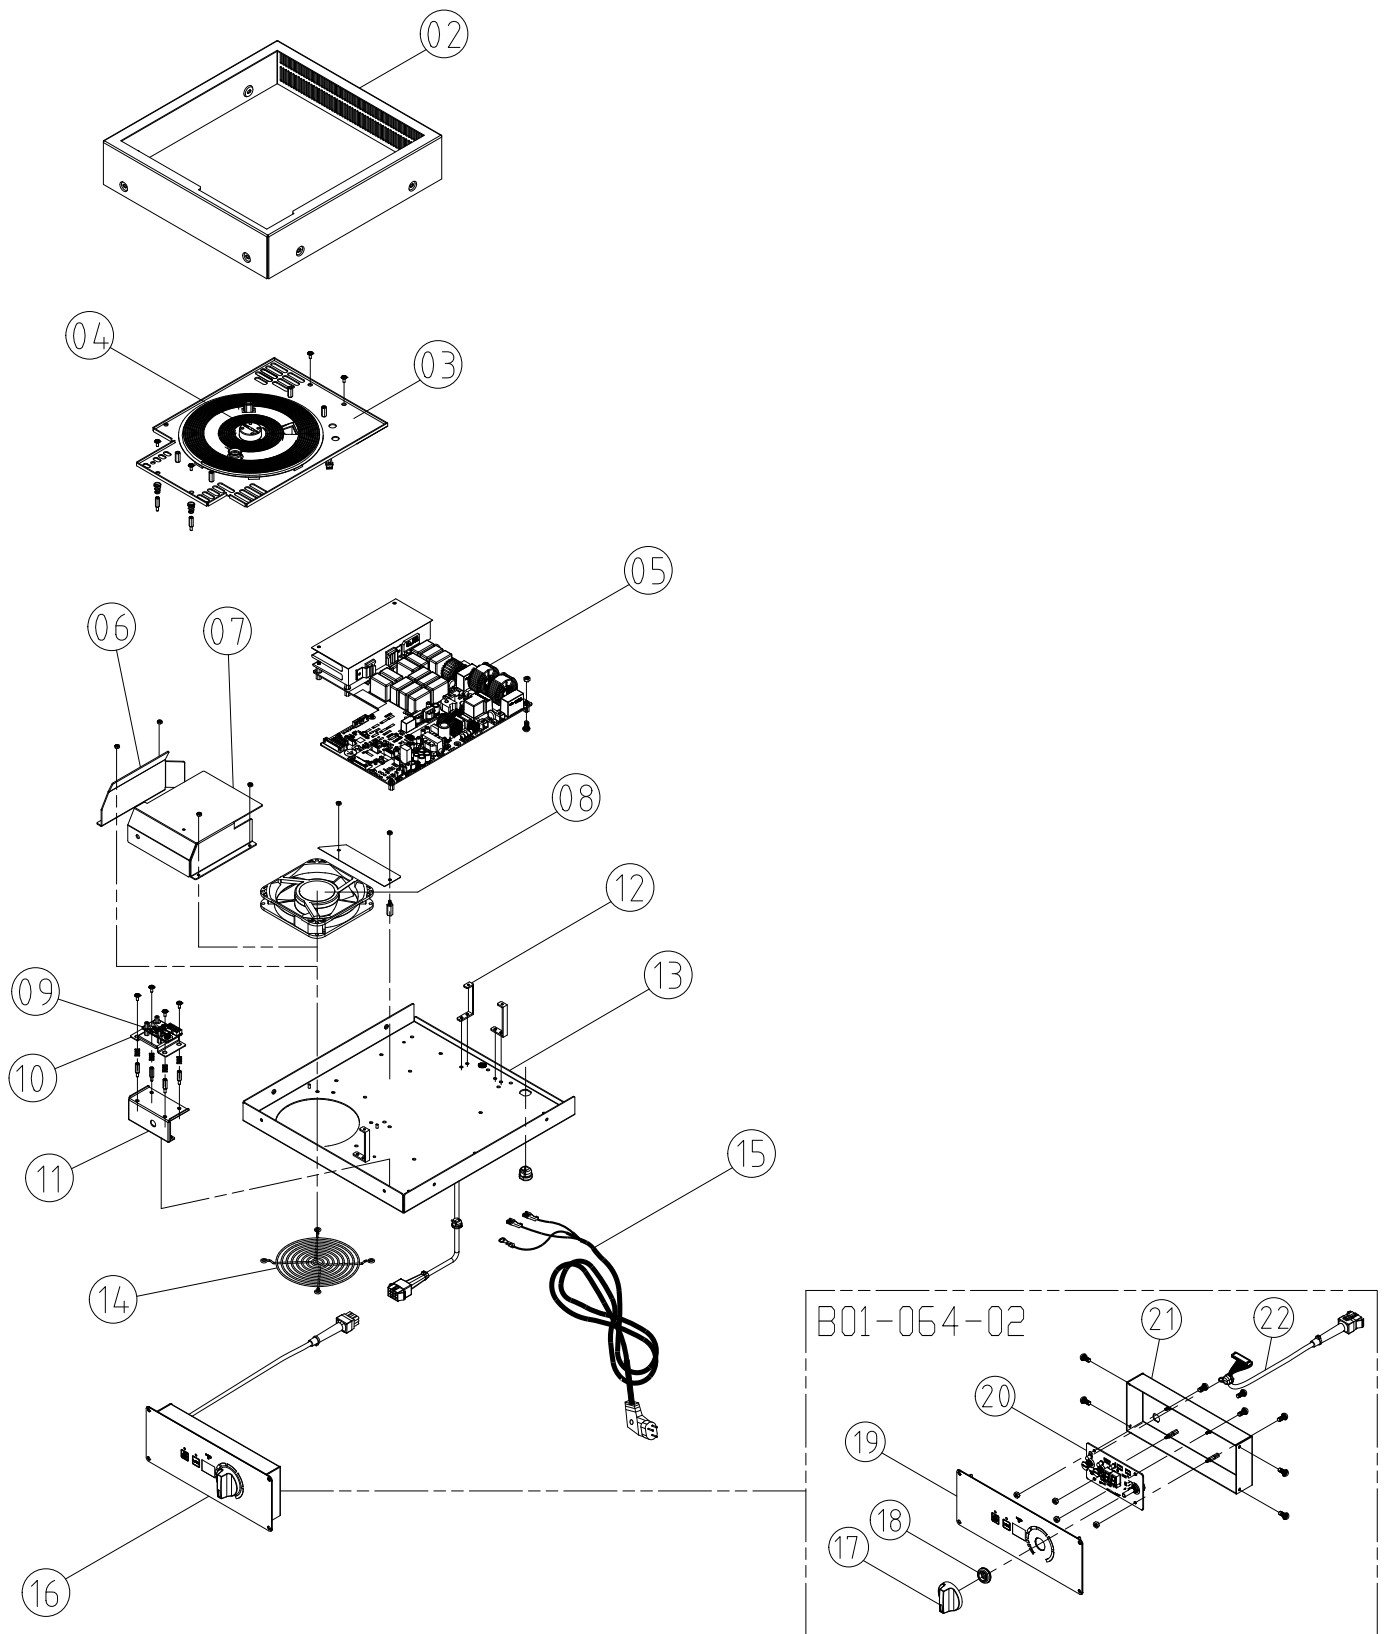

Exploded view

Explodierte Ansicht | Dessin technique | Rozkres
Vista en despiece ordenado

RIB 35 D

Exploded view 1/1

Exploded view

Explodierte Ansicht | Dessin technique | Rozkres Vista en despiece ordenado

RIB 35 D

ARTICLE	NUMBER	POSITION
Ceramic Glass	702-058-000	01
Ceramic Glass Holder	607-009-002	02
Heating Coils Ass'y	G01-2-0028-0	03
NTC Ass'y	G01-5-0036-0	04
Main Board Ass'y	F01-1-0162-0	05
Baffle2	606-025-000	06
Baffle1	606-024-000	07
Fan 12V	250-0020-0	08
Led Board Ass'y	G01-1-0317-0	09
Bracket	607-096-001	10
Bottom Bracket	607-098-000	11
Coils holder	607-087-010	12
Chassis	602-076-030	13
Fan Shroud, Nickel Plated Iron	608-004-000	14
Power Cord(Plug not included)	412-0024-0	15
External Control Box	B01-064-02	16
Plastic Knob	503-005-001	17
Water - Proof Pad	707-006-000	18
Control Panel	504-096-010	19
LED Board Ass'y	G01-1-0323-0	20
Control Box Chassis	602-080-002	21
Cable Ass'y	132-A000-04A-3J	22